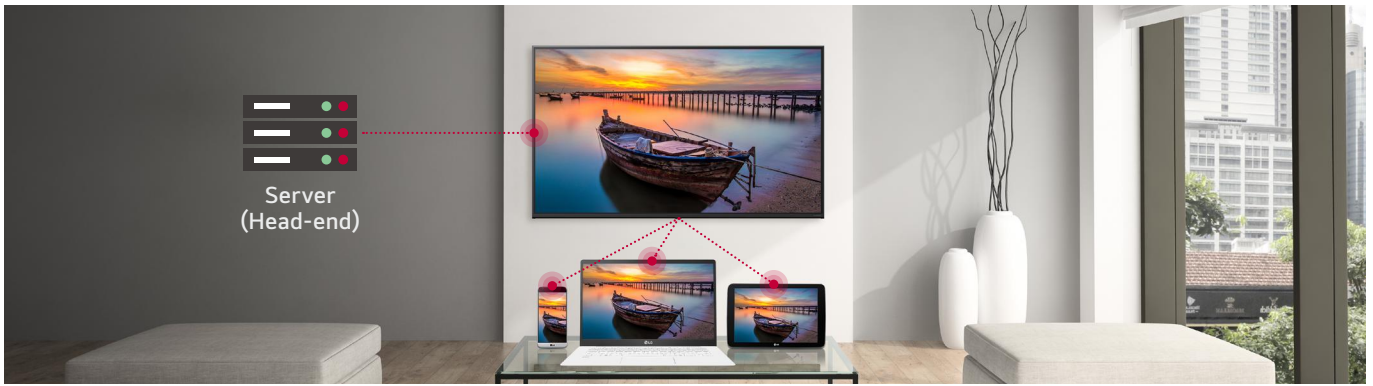

* Netflix membership required.

Pro:Centric Direct

The hotel content management solution Pro:Centric Direct offers easy and simple editing tools, making it easy to perform service and IP network-based remote management with a single click. The Pro:Centric Direct solution enables users to edit their interface easily by providing customized interface and efficiently manages all TVs in the room. It provides IoT-based in-room control that will be your starting point to prepare for the hotel rooms of next generation through artificial intelligence.

* Some features may not be supported based on PCD versions.

* All images are for illustrative purposes only.

SoftAP

An advancement from the previous model, which required a physical wired connection to TV to use the SoftAP feature, the new Wireless-In SoftAP offers excellent connectivity options for the hotels by wireless connection to TV.