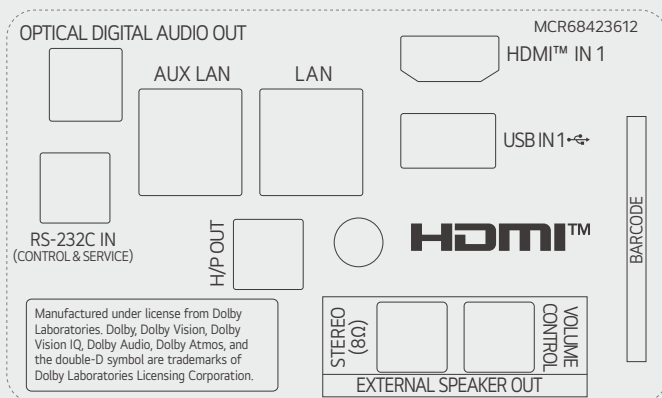

* Netflix membership required.

Pro:Centric Direct

The hotel content management solution Pro:Centric Direct offers easy and simple editing tools, making it easy to perform service and IP network-based remote management with a single click. The Pro:Centric Direct solution enables users to edit their interface easily by providing customized interface and efficiently manages all TVs in the room. It provides IoT-based in-room control that will be your starting point to prepare for the hotel rooms of next generation through artificial intelligence.

* Some features may not be supported based on PCD versions.

* All images are for illustrative purposes only.

SoftAP

An advancement from the previous model, which required a physical wired connection to TV to use the SoftAP feature, the new Wireless-In SoftAP offers excellent connectivity options for the hotels by wireless connection to TV.

* All images are for illustrative purposes only.

CONNECTIVITY

65" / 55" / 50" / 43"

Rear

Side

Download
LG Digital Connect
Mobile App
Google Play

www.lg.com/global/business/information-display
www.youtube.com/c/LGCommercialDisplay
www.facebook.com/LGInformationDisplay
www.linkedin.com/company/lginformationdisplay