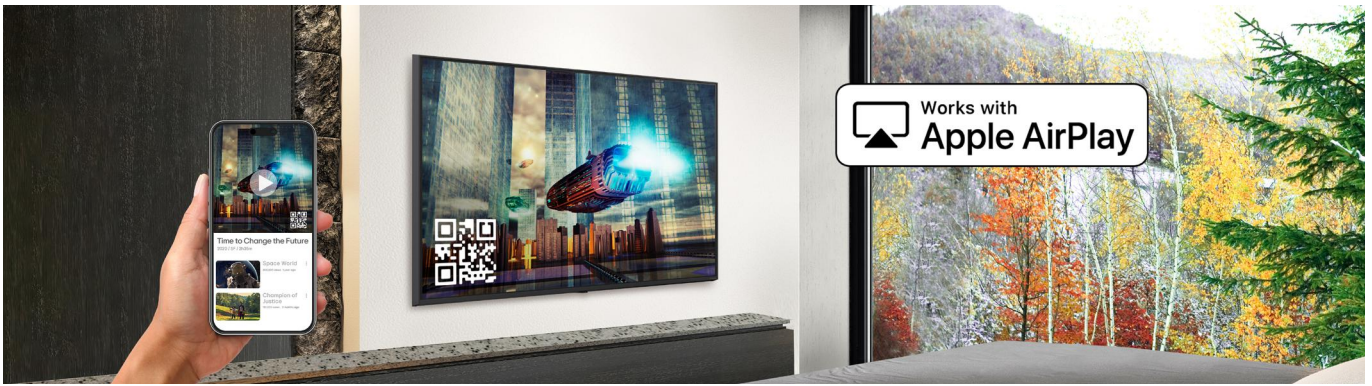

* 1 pole TV stand accessory is sold separately.

Nano Panel

Experience the revolutionary technology of NanoCell, which uses a specialized polarizer and non-sized materials to achieve exceptional color reproduction without distortion. Advanced nano technology filters out impure colors from RGB wavelengths, delivering vibrant, pure colors and true 4K visuals. Enjoy lifelike imagery with precise colors and enhanced contrast. By utilizing nano-sized light-absorbing materials, NanoCell separates overlapping green and red wavelengths, expanding the color gamut and improving accuracy. Elevate your viewing experience and watch your favorite content come to life!

Pro:Centric Cloud

Pro:Centric Cloud improves the usability of enterprise's CMS solution and cloudification of system, reinforcing the service of 3rd party solution. It also offers various design templates, improving data collection and analytics platform with an eye-catching dashboard. In addition with new features; Mobile Application Creator lets you simplify the process of setting up concierge services on mobile device for guests. Through this function, the guest's request will be satisfied with immediate response.

* Google Cast is a trademark of Google LLC.

* All images are for illustrative purposes only.

Works with AirPlay

With Apple AirPlay, guests can stream content to LG Pro:Centric Smart Hotel TVs, right from their iPhone or iPad, whether it's to watch movies and shows from their favorite apps or share what's on their Apple devices, including photos, personal videos, games and more. Guests simply scan a unique, on-screen QR code after checking in to privately and securely pair their iPhone or iPad directly to the TV in the room for the duration of their stay.