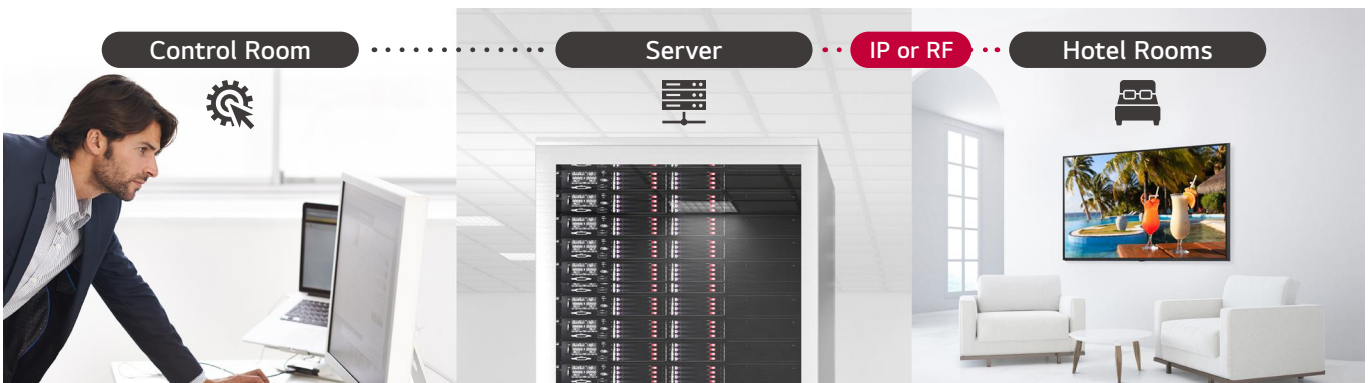

LG Hotel TV works with Google Cast

Enjoy quick access to your personal devices with a convenient QR code on LG Hotel TV for streaming your favorite OTT shows on the big screen, and experience secure checkout with automatic erasure of personal information for peace of mind. Plus, with persisted pairing, connect your devices once and stay linked throughout your entire stay!

* Google Cast is a trademark of Google LLC.

* All images are for illustrative purposes only.

Works with AirPlay

With Apple AirPlay, guests can stream content to LG Pro:Centric Smart Hotel TVs, right from their iPhone or iPad, whether it's to watch movies and shows from their favorite apps or share what's on their Apple devices, including photos, personal videos, games and more. Guests simply scan a unique, on-screen QR code after checking in to privately and securely pair their iPhone or iPad directly to the TV in the room for the duration of their stay.

* Netflix membership required.

Pro:Centric Direct

The hotel content management solution Pro:Centric Direct offers easy and simple editing tools, making it easy to perform service and IP network-based remote management with a single click. The Pro:Centric Direct solution enables users to edit their interface easily by providing customized interface and efficiently manages all TVs in the room. It provides IoT-based in-room control that will be your starting point to prepare for the hotel rooms of next generation through artificial intelligence.